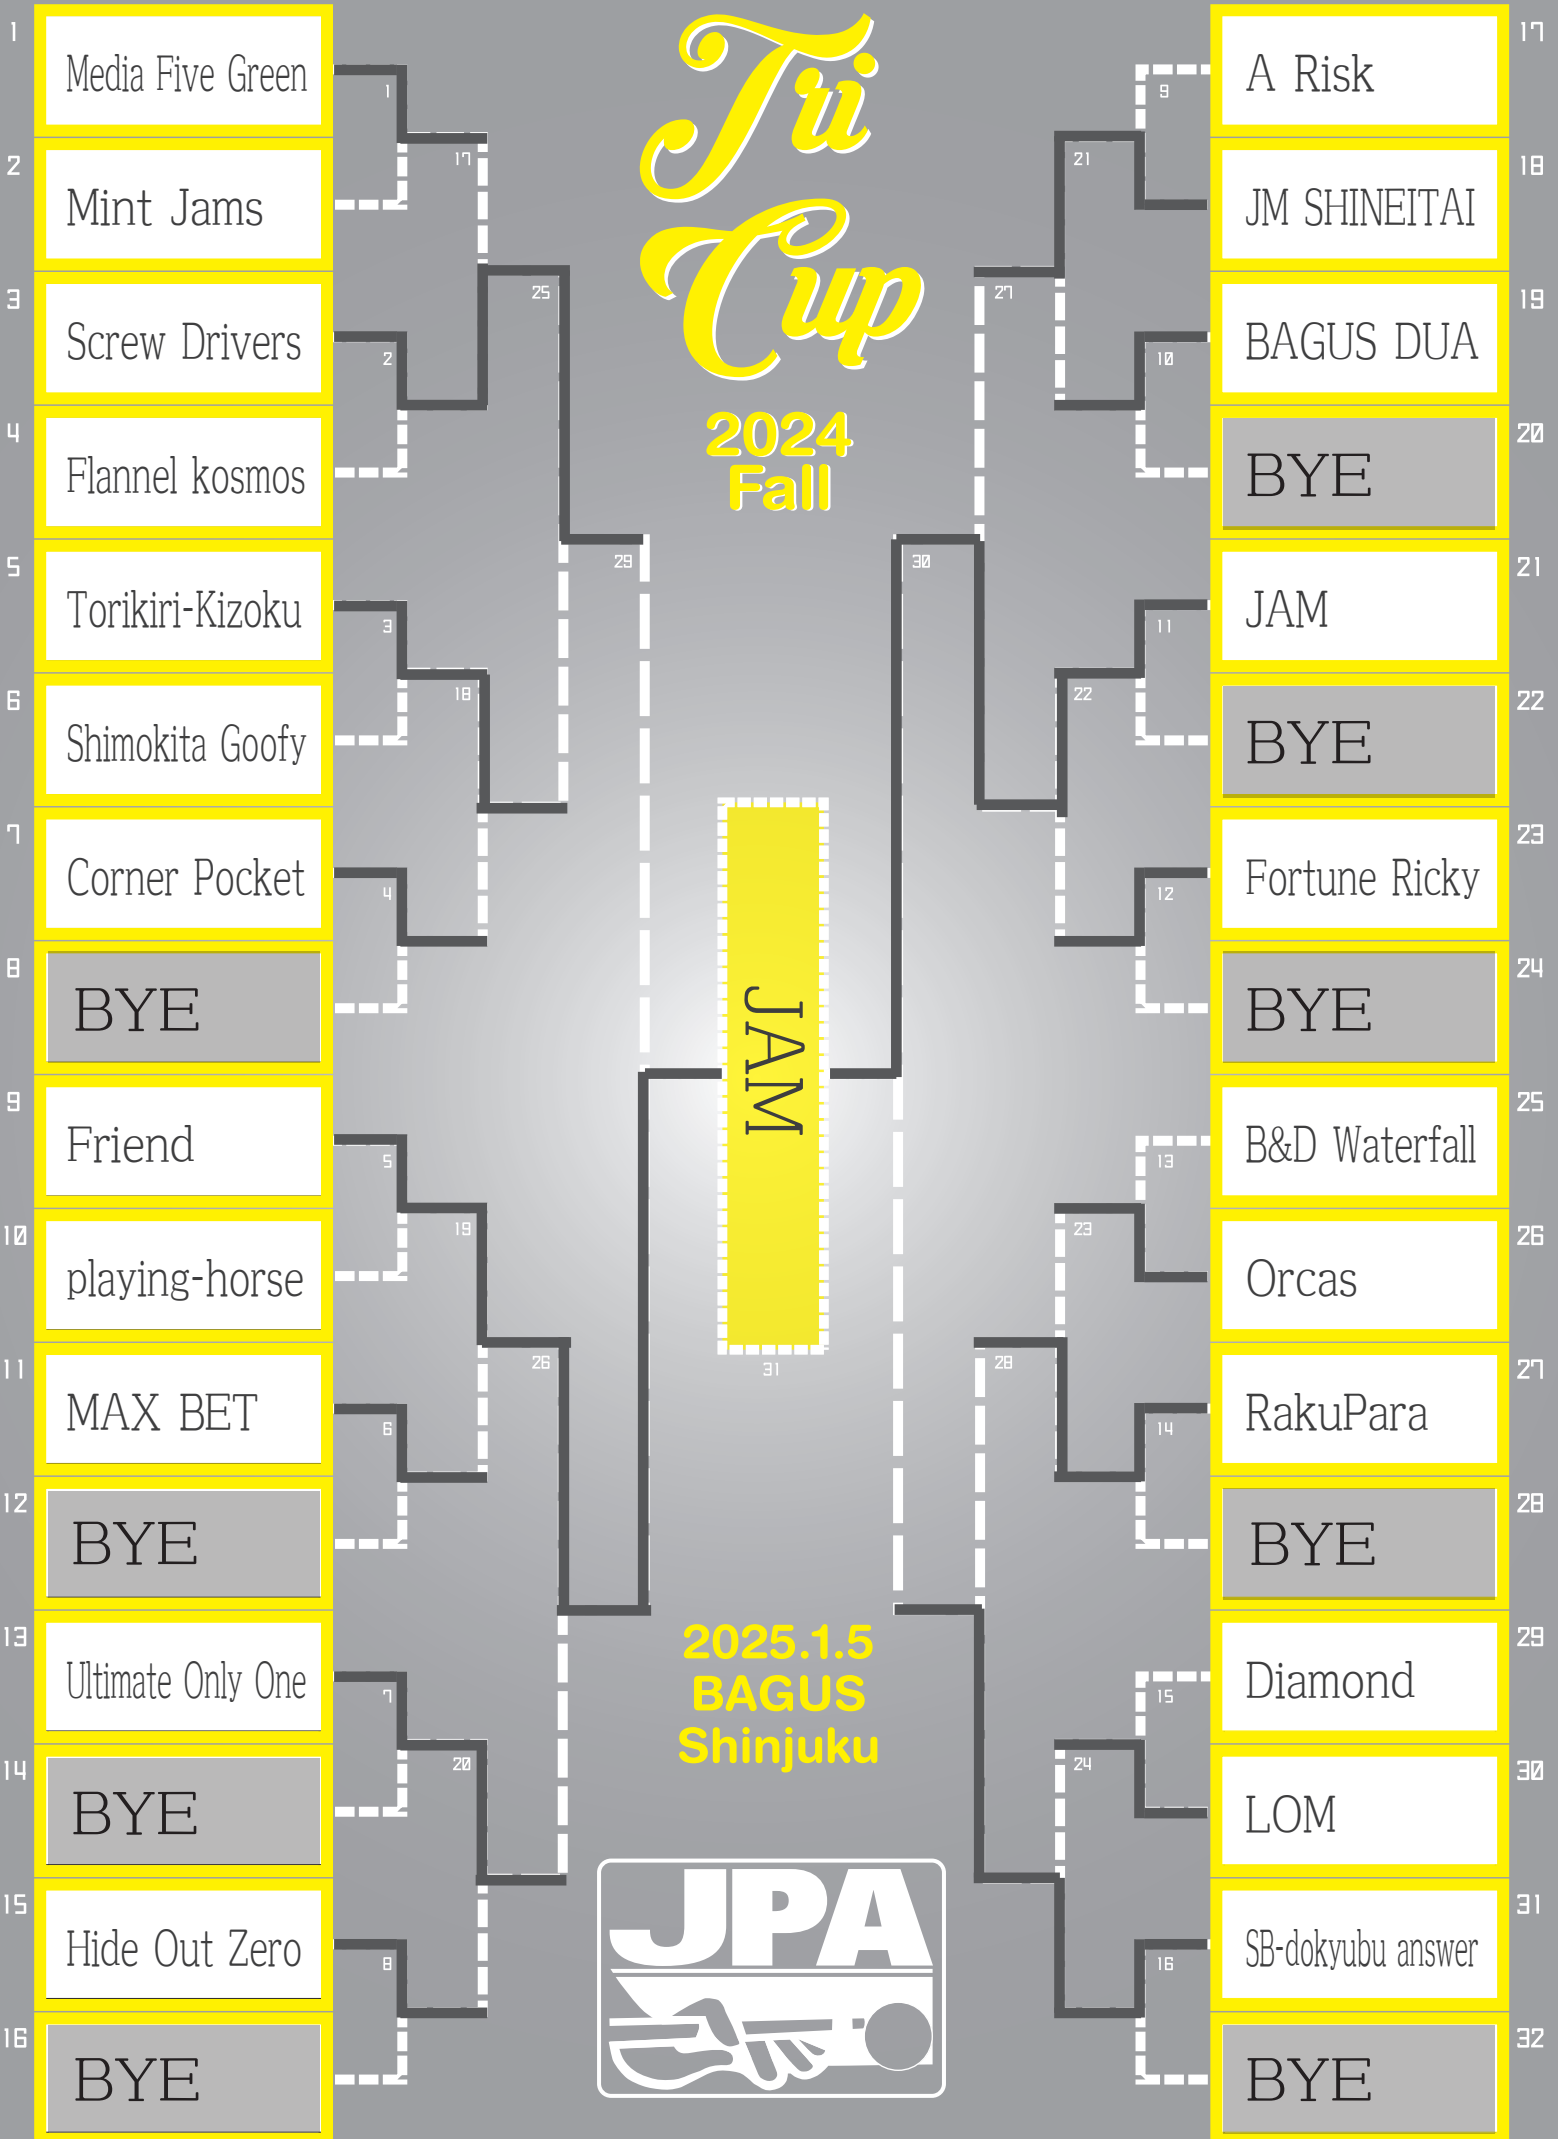

Tui Cup

2024 Fall

1 Media Five Green

2 Mint Jams

3 Screw Drivers

4 Flannel kosmos

5 Torikiri-Kizoku

6 Shimokita Goofy

7 Corner Pocket

8 BYE

9 Friend

10 playing-horse

11 MAX BET

12 BYE

13 Ultimate Only One

14 BYE

15 Hide Out Zero

16 BYE

17 A Risk

18 JM SHINEITAI

19 BAGUS DUA

20 BYE

21 JAM

22 BYE

23 Fortune Ricky

24 BYE

25 B&D Waterfall

26 Orcas

27 RakuPara

28 BYE

29 Diamond

30 LOM